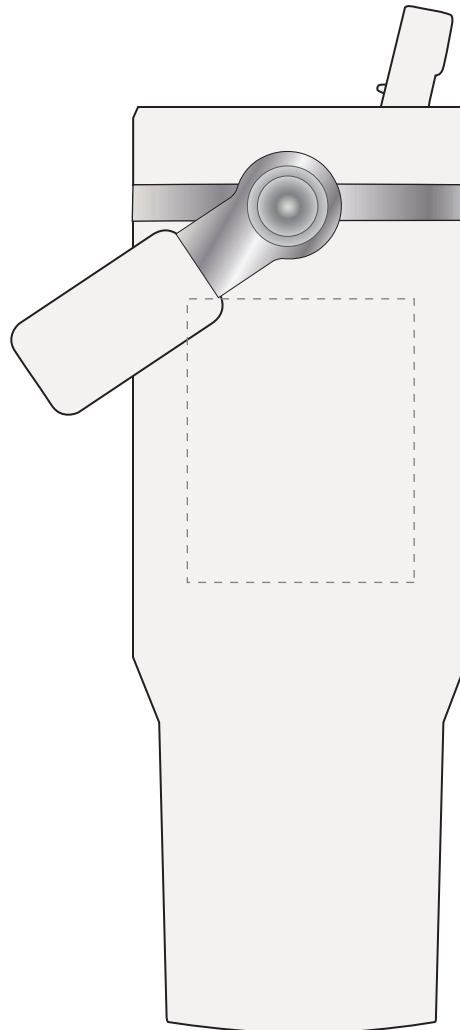

Your Ref:	Quantity:	Product Code: MG2124
Our Ref:	Version: 1	Product Colour: WHITE

**PRINTING CONCERNS:****PRODUCT INFO: LOGO MAY NOT LINE UP TO STRAW**

Please note that this product has Sustainability Markings that are not visible from this perspective

We stock this item in the following colours

**PANTONE REFERENCE(S)**

● Engraving

ARTWORK SCALE 50%

Product Image for visualisation  
- colours may vary

The dashed line is to demonstrate print area and will not appear on your printed item

To proceed, please approve visual via the online system.

ARTWORK SCALE 100%

Max engraving area: 60mm x 75mm